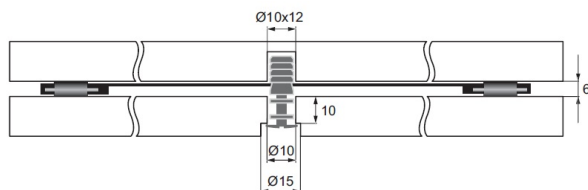

PRODUCT SHEET

Description:

Swivel Plate, $\varnothing 280$ mm Black Plastic, $\varnothing 10.5$ mm Screw Hole, NO Bushing or Bolt. To be bought Separately. Item 16.15.235 &, 16.15.230

Item number:

16.15.250-2

Units	Box	Carton	HS Code	Barcode
Pcs.	10	100	3926300090	
				5704866065283

SISO A/S

Mileparken 11
DK-2740 Skovlunde
Denmark
VAT: DK 24786013

Phone +45 45 830 900

www.siso.dk
siso@siso.dk

Danske Bank
Nytorv Branch
Copenhagen
SWIFT: DABADKKK

Account no.
4180 3112 112936
IBAN Account
DK7230003112112936